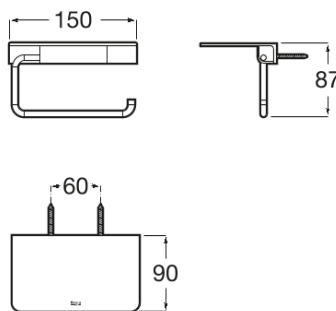

HOTELS**Toilet roll holder without cover**

PRICE (VAT INCLUDED)

£157.02**TECHNICAL DRAWINGS****FEATURES**

Finish: Chrome

Fixing kit: Included

Installation options: Only with screws

Installation type: Wall-mounted